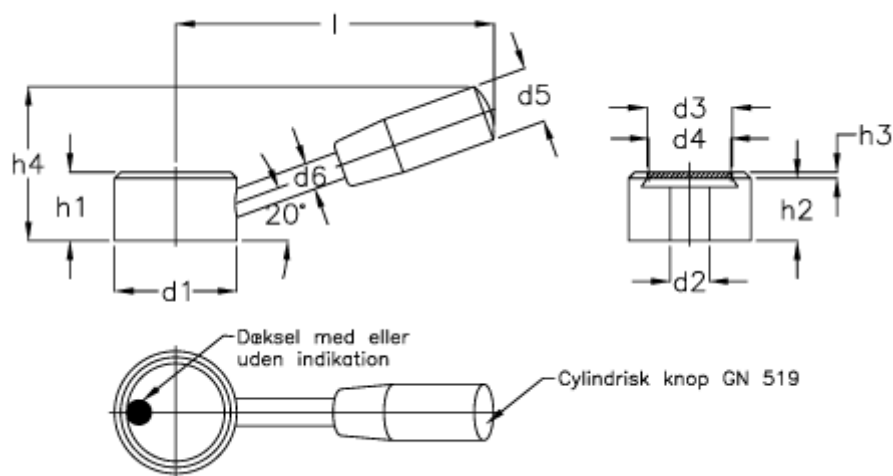

Article number: 20496200

Description: E+G Control lever
GN 750-40-B 12-N

Measures

d1 = 40	h3 = 4.0
d2 = B 12	H4 approx. = 54
d3 = 32	l = 106
d4 = 30	
d5 = 21	
d6 = 9	
h1 = 25	
h2 = 19	